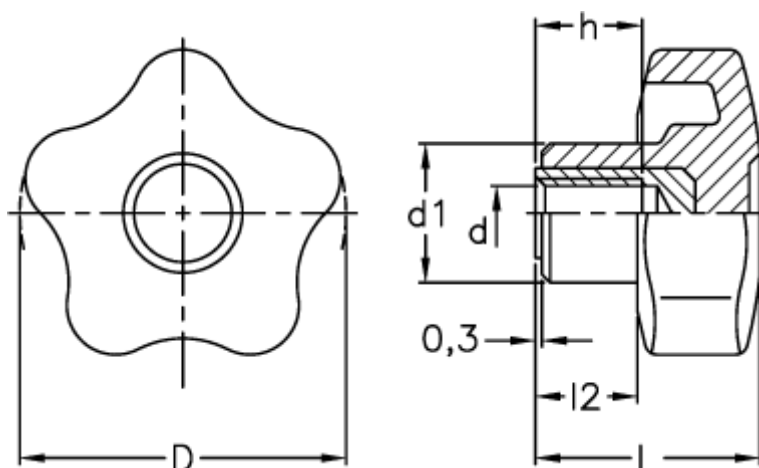

Data Sheet

Article number: 23020698119
Description: E+G Lobe knob
VCT.25 B-M4-C9, black cap

Measures

D	= 25
d1	= 13
d 6H	= M4
h	= 10
L	= 19
l2	= 8